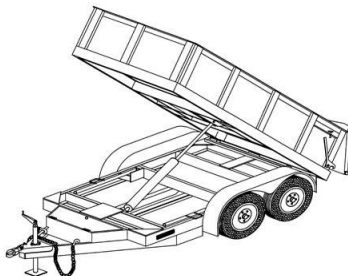

Pricing subject to change without notice