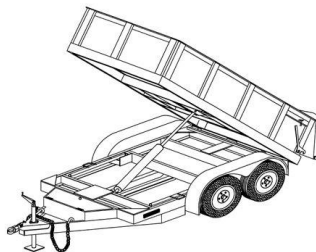

NO CHARGE FOR LOGS IF STRAIGHT & MIN 6"/MAX 24" DIAM., MIN 8' LONG

STUMPS: \$150 MIN. CHARGE – OVER 3 TONS - \$50/TON

TRUCK/SUV (NO TRAILER)

**PICK UP TRUCK W/DUMP BED
OR SIDE BOARDS**

\$25

SMALL TRAILER

SMALL DUMP TRAILER

SINGLE AXLE TRAILER

HD TRUCK W/DUMP BED

\$75

LARGE TRAILER

MEDIUM DUMP TRAILER

SINGLE AXLE DUMP TRUCK

\$100

LARGE DUMP TRUCK